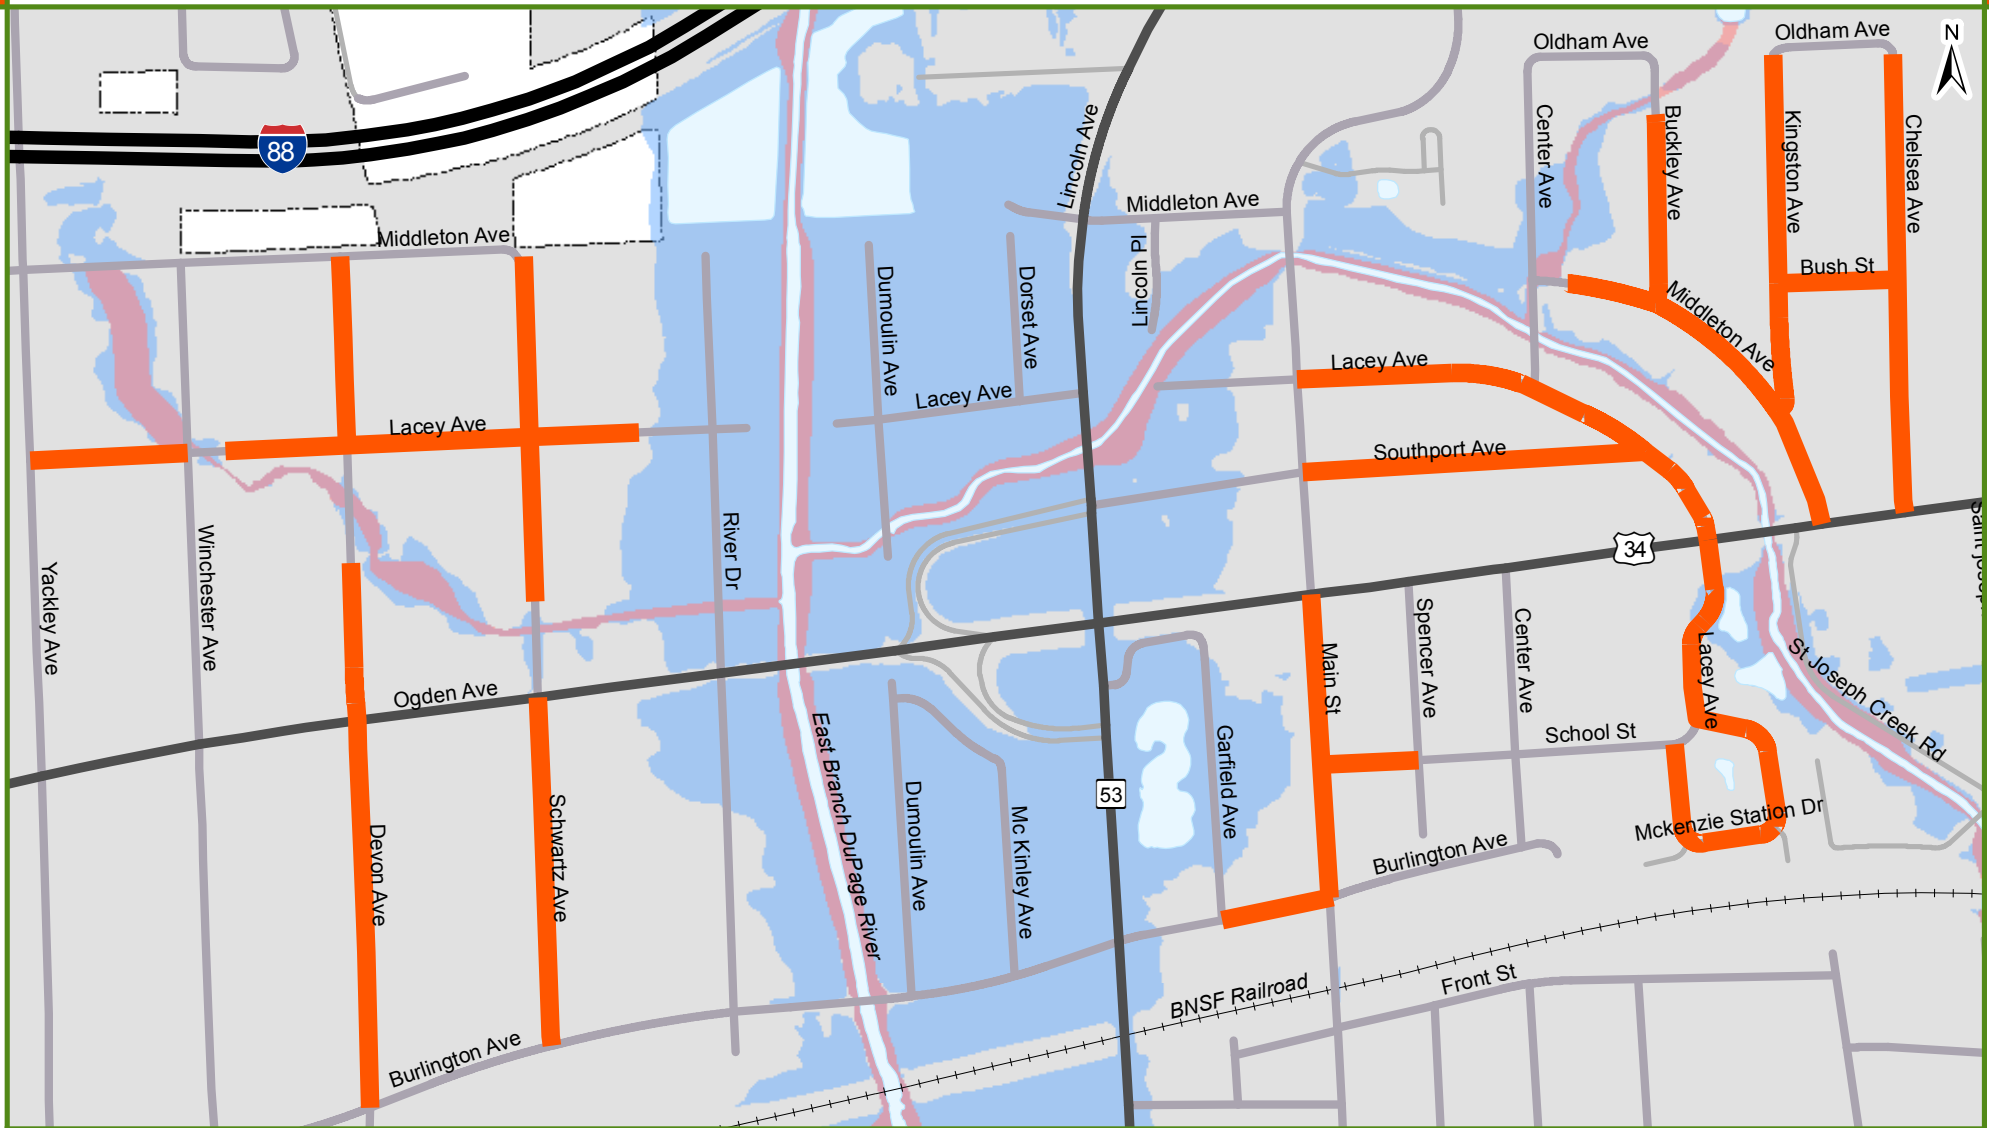

FLOOD WATCH PARKING

Lisle will issue a CodeRED alert when a Flash Flood Watch or Flood Watch has been issued by the National Weather Service. The Village will suspend overnight street parking restrictions for the designated streets. Please park only along the north and east sides of residential roads to allow room for emergency vehicles. Display your phone number on the dashboard so that police may contact you if necessary.

Legend

-  Designated Street Parking
-  Floodway
-  Regulatory Floodplain